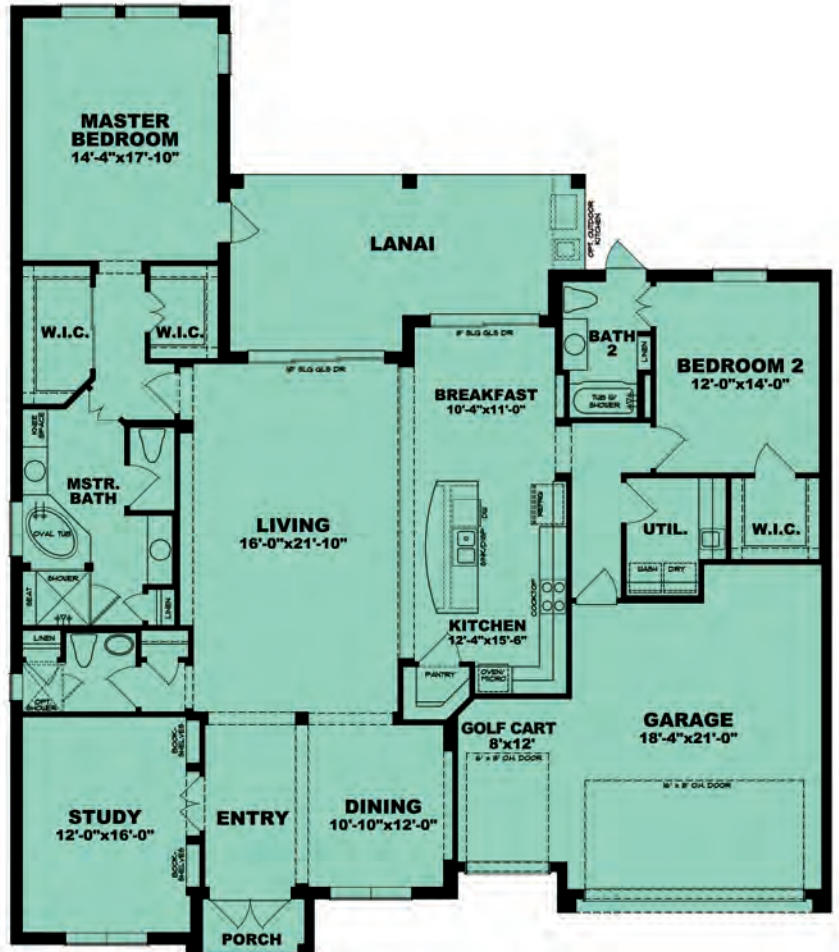

Estate Home

Optional Pool/Spa Lanai Expansion

The Fieldfare

B 2,445 sq. ft.

Two Bedrooms • Two Full and One Half Baths • Study