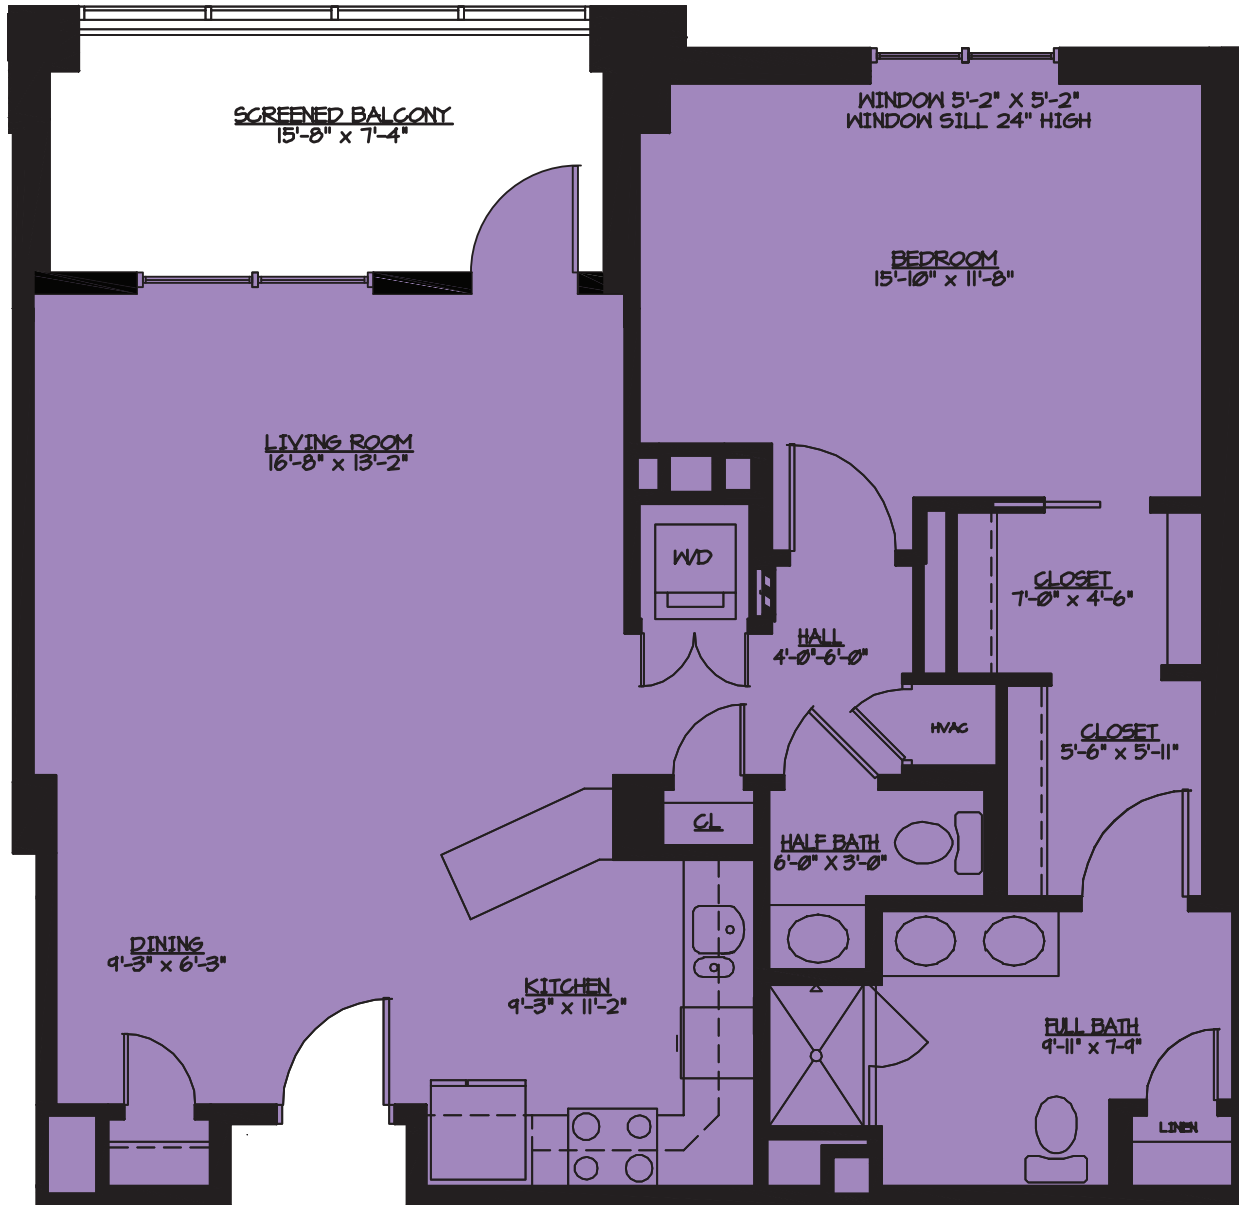

SINGLE BEDROOM

The Brambling Plus

973 SQ. FT.

ONE BEDROOM + ONE FULL AND ONE HALF BATHS
113 SQ. FT. SCREENED BALCONY

DETAILS

Financial Plan: _____

Entrance Fee: _____

Monthly Fee: _____

B

There are minor fluctuations in floor plan room dimensions.